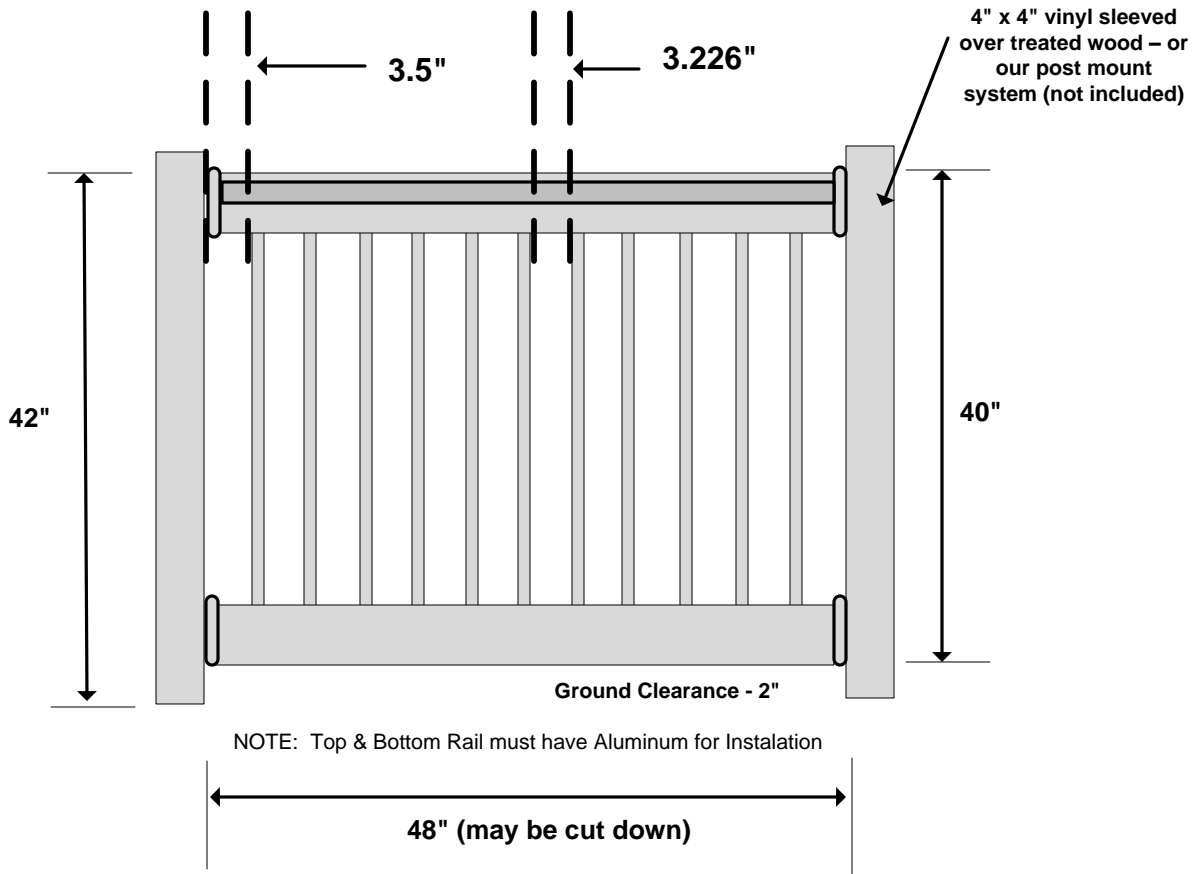

T-Rail Top & 2" x 3.5" Bottom w/Square Aluminum Pickets

Product Evaluation Report – PER-12049

4' Straight Railing Kit
WWR-T42-A4

Material per 48" wide panel					
1	Number of Panels				
1	Top Rail - T-Rail	T-Rail Top - 48"*			
1	Bottom Rail	2" x 3.5" x 48"*			
2	Aluminum Channel	Fits into the top & bottom rail			
2	Straight Bkts (Pairs)	T-Rail & 2" x 3.5" Straight Set			
11	Pickets	Black - 3/4" x 38" Square Aluminum Pickets			
	*Actual Measurements may vary				