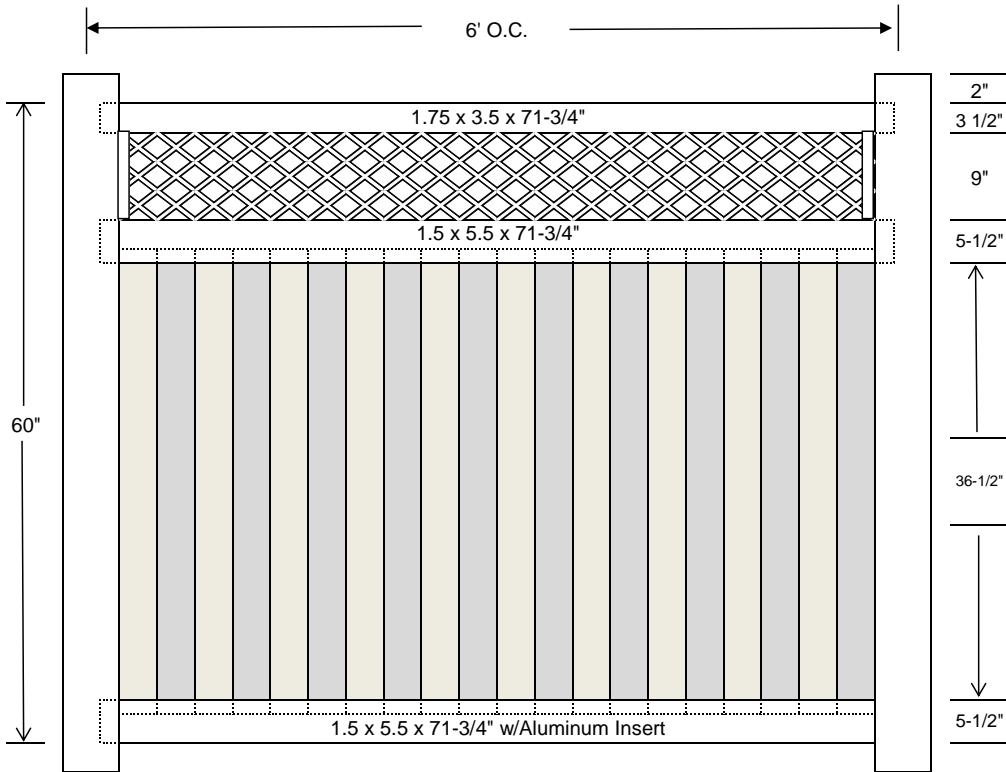

# PANEL PRIVACY 5'X6' W/LATTICE

1

Material List			
Qty	Item	Dimensions	WRHS USE ONLY
1	Top Rail	1-3/4" x 3-1/2" x 71-3/4"	1-3/4" x 3-1/2" x 72" Rail
1	Middle Rail	1-1/2" x 5-1/2" x 71-3/4"	1-1/2" x 5-1/2" x 72" Rail
1	Bottom Rail	1-1/2" x 5-1/2" x 71-3/4"	1-1/2" x 5-1/2" x 72" Rail
1	Aluminum Rail Insert	1-1/4" x 1-3/4" x 71"	1-1/4" x 1-3/4" x 6' Aluminum Rail Insert
1	Lattice	11-3/4" x 66"	11-3/4" x 66" Lattice
2	Lattice End Cap	3/4" x 1-1/8" x 9"	9" Lattice End Cap
5	Pickets	7/8" x 13-7/8" x 40"	7/8" x 13-7/8" x 160" Panel Privacy Picket

\*Actual measurements may vary slightly.

PWPR-PANELLATAH-6X6