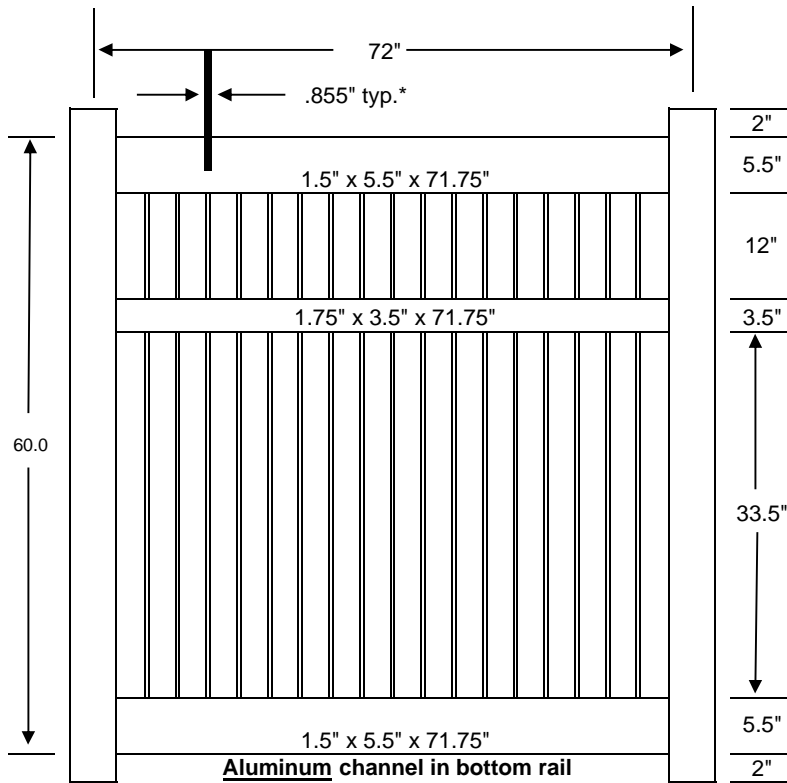

Huntington 5' x 6'

Material List			
Qty	Item	Dimension	WRHS USE ONLY
1	Mid Rail	1-3/4" x 3-1/2" x 71-3/4"*	1-3/4" x 3-1/2" x 6' Rail
2	Top & Bottom Rail	1-1/2" x 5-1/2" x 71-3/4"*	1-1/2" x 5-1/2" x 6' Rail
17	Picket	7/8" x 3" x 52"*	7/8" x 3" x 52" Pickets
1	Aluminum	1-1/4" x 1-3/4" x 71-3/4"*	1-1/4" x 1-3/4" x 6'

* Actual measurements may vary slightly

PWSP-SEMI-5X6